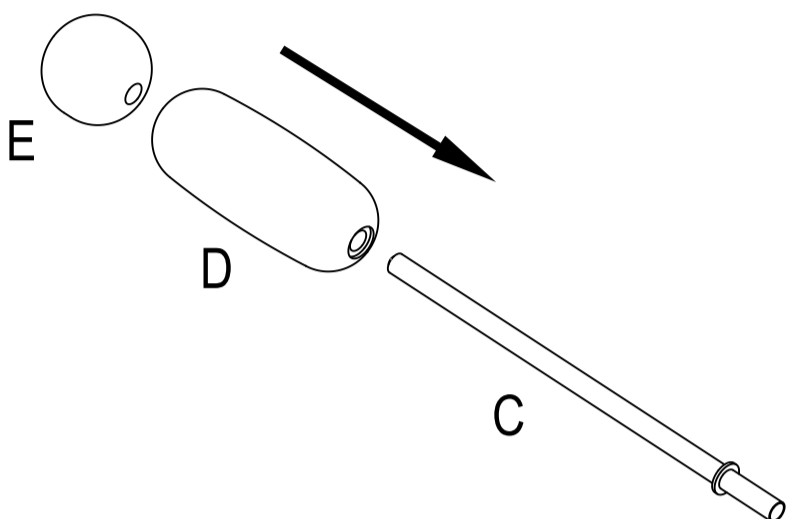

Assembly instruction

COLUMN SIDE TABLE STACK

1