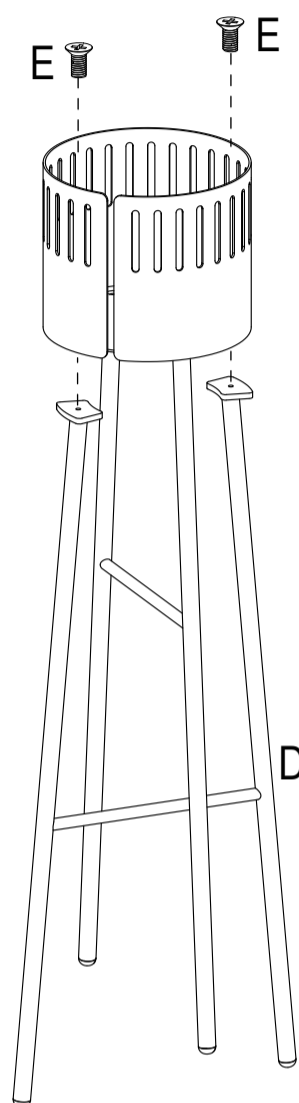

# Assembly parts

STANDING FLOWERPOT HIGH

## BIG HUG

Item: No: DB-B0028  
W:230 D:230 H:615  
Metal/ceramic

Ax1

Bx1

Cx1

Dx1

Ex4

## STANDING FLOWERPOT HIGH

1

2

3