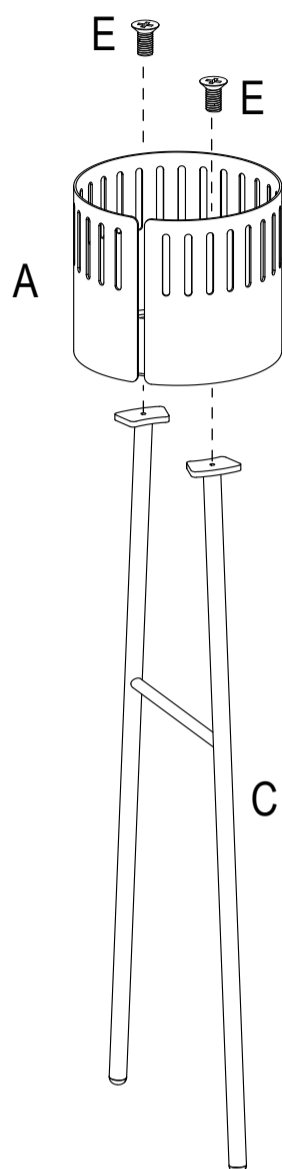

# Assembly parts

STANDING FLOWERPOT HIGH

## BIG HUG

Item: No: DB-B0028  
W:230 D:230 H:615  
Metal/ceramic

Ax1

Bx1

Cx1

Dx1

Ex4

# Assembly instruction

## STANDING FLOWERPOT HIGH

1

2

3